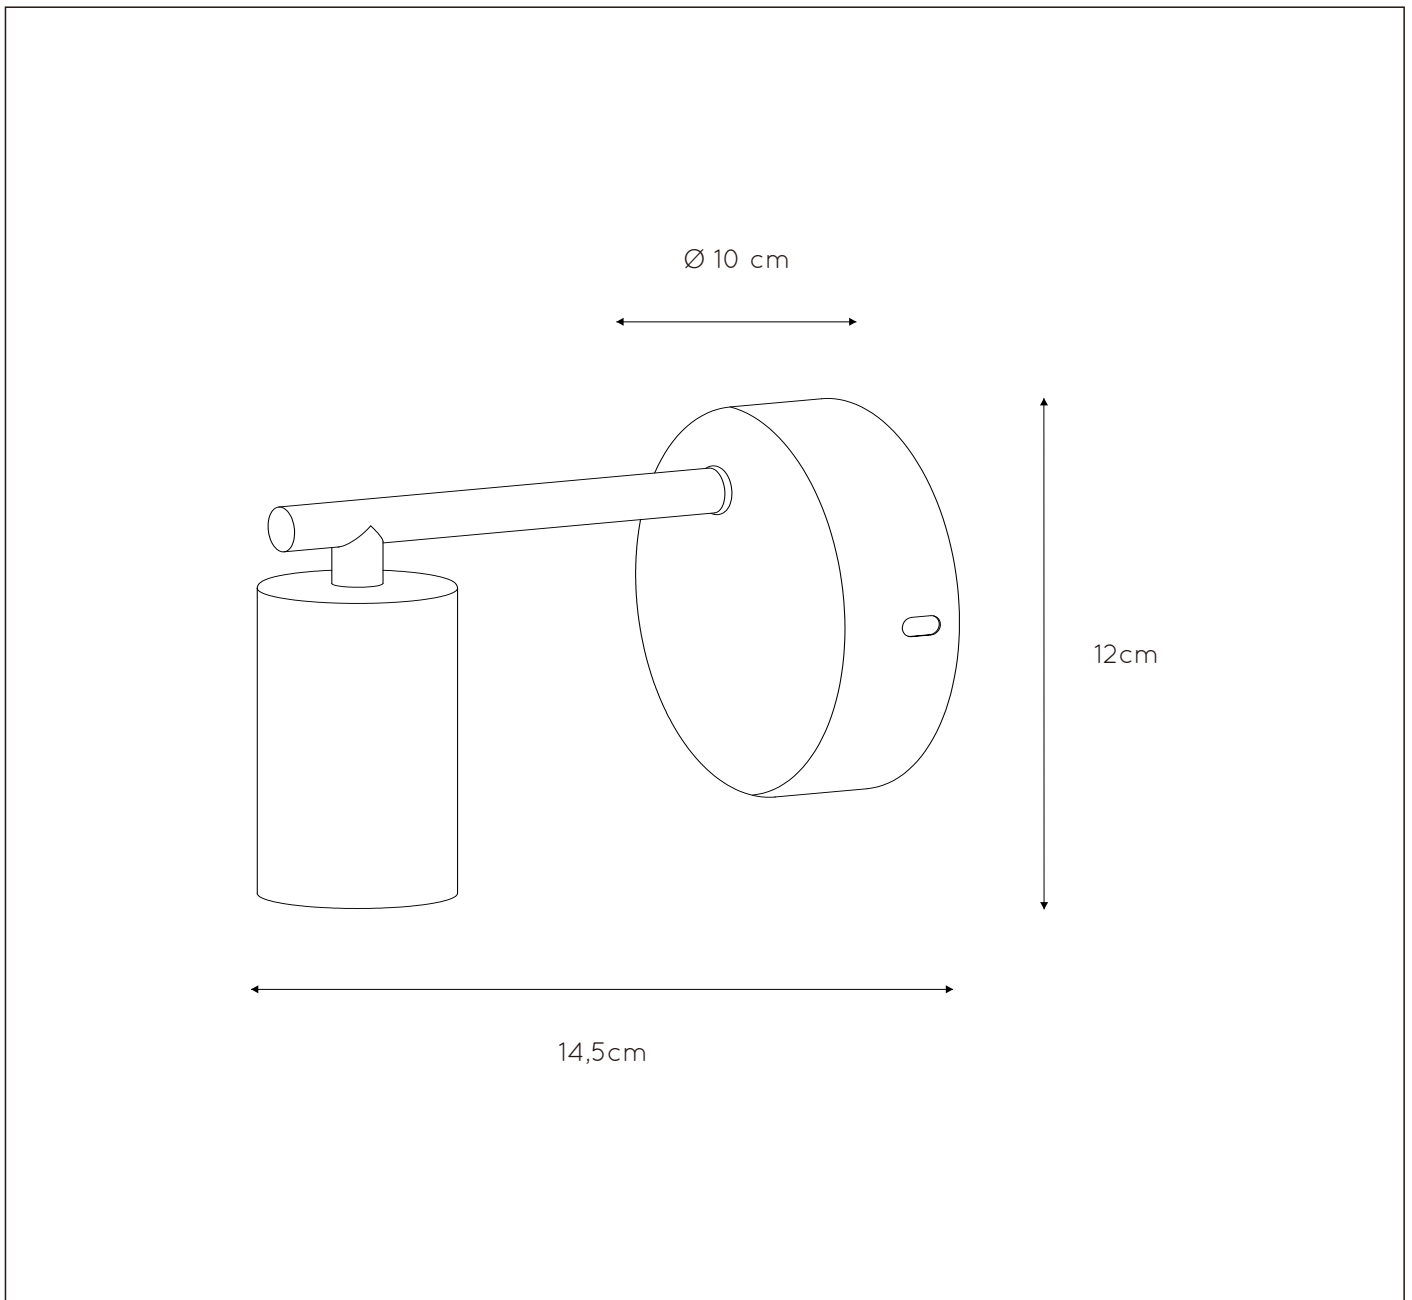

LUCIDE

TECHNICAL DRAWING & DIMENSIONS

LEANNE

Item number : 21221/01/30

EAN CODE : 5411212211088

For more specifications, dimensions please visit

www.lucide.com